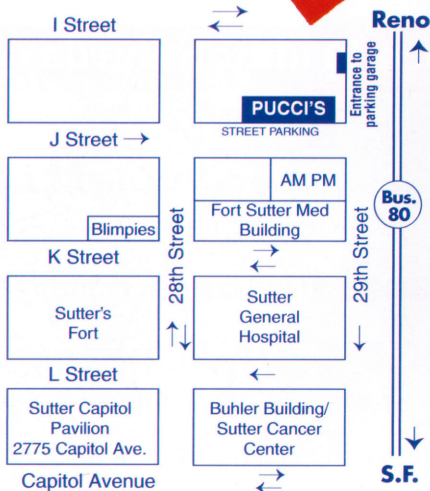

PHARMACIST: Tom Nelson

2821 J Street, Sacramento, CA 95816

Phone: (916) 442-5891 • Fax: (916) 442-4432

www.puccirx.com • Email: puccirx@integra.net